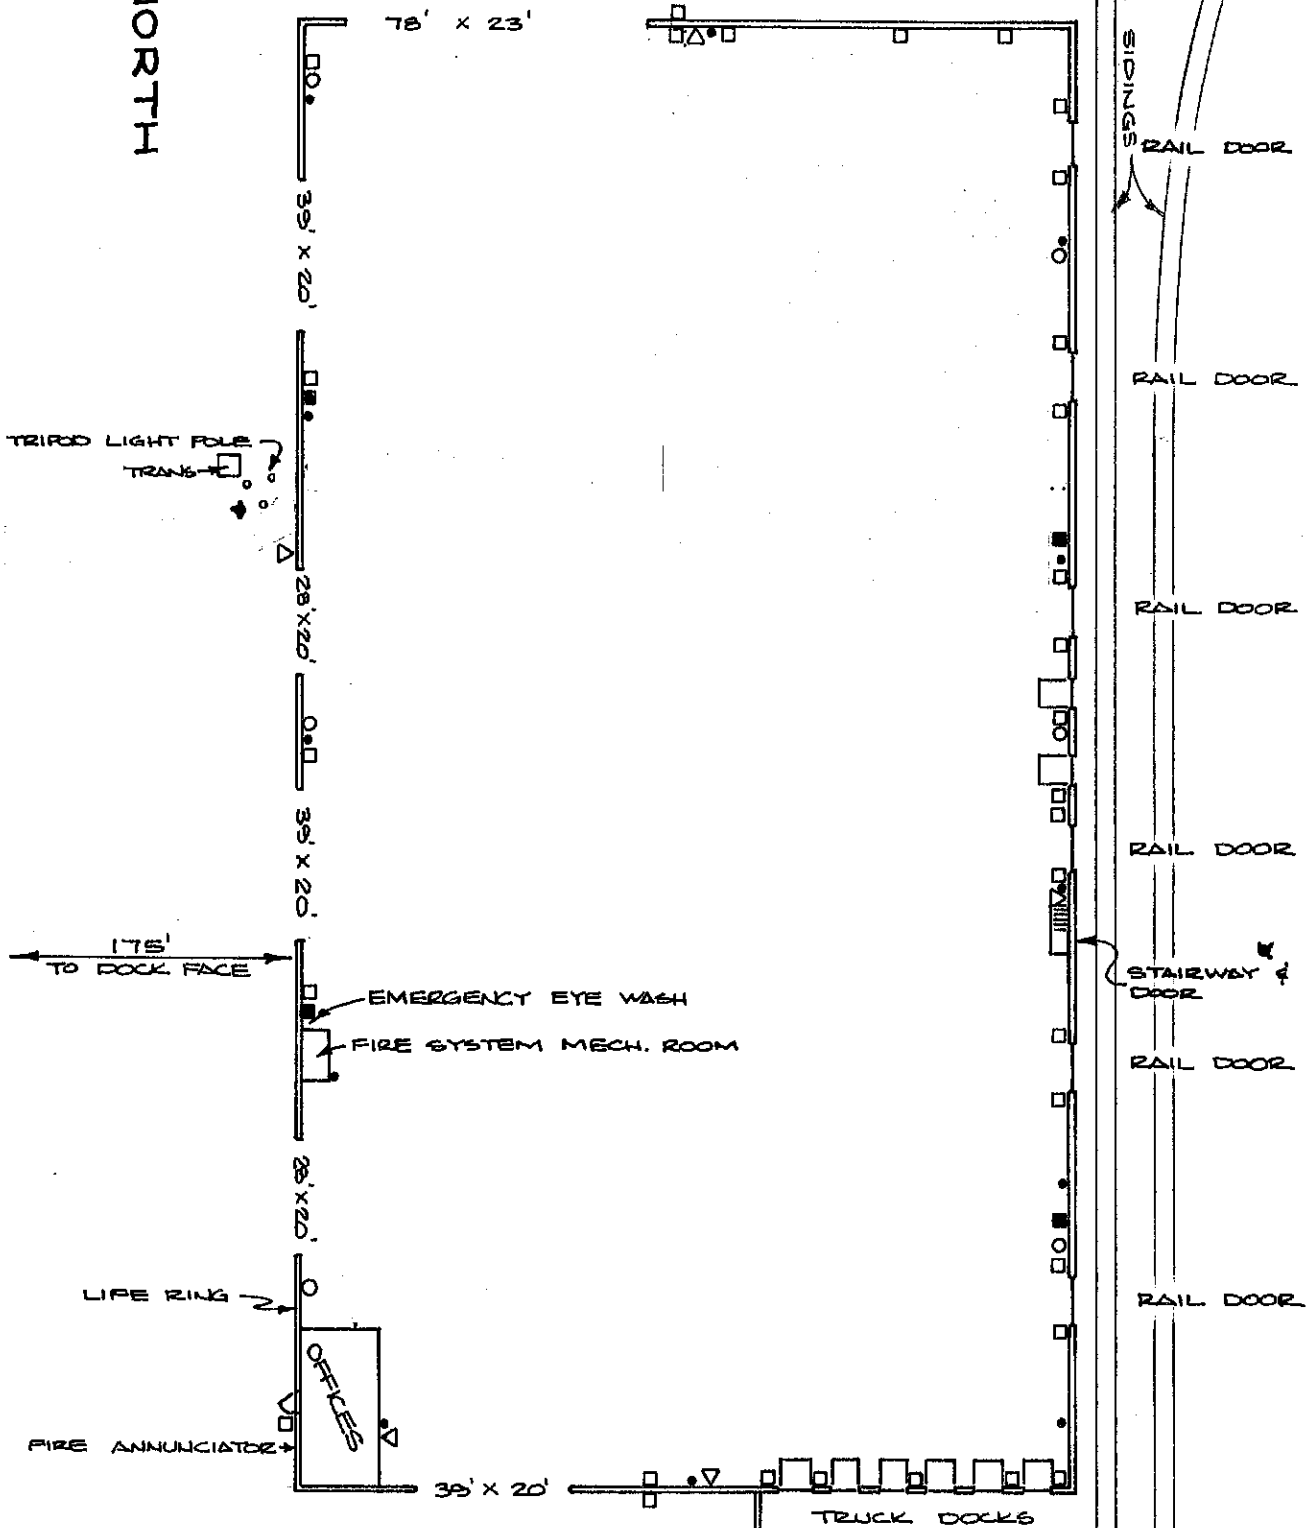

TRANSIT WAREHOUSE "A"

LEGEND

- FIRE EXTINGUISHER
- ◆ FIRE HYDRANT
- HOSE RACK/REEL 1/4"
- △ FIRE ALARM PULL BOX
- 120 V OUTLETS
- 3/4" POST HYDRANT